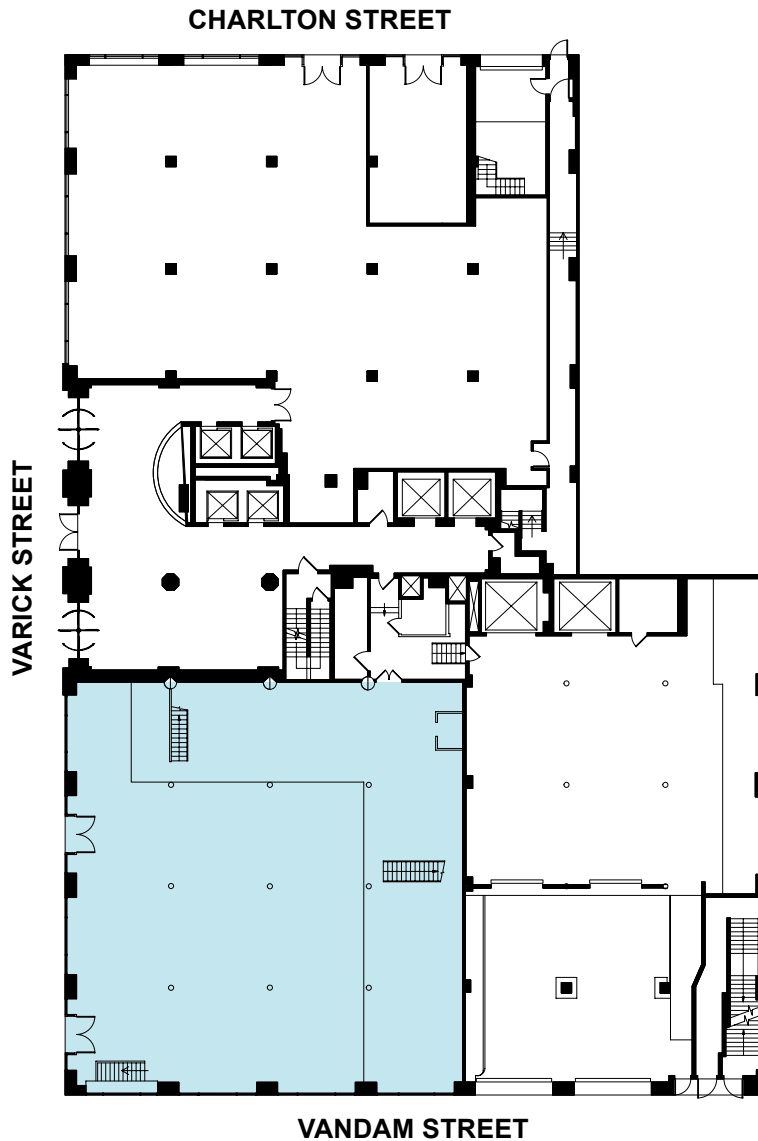

10 HUDSON SQUARE

Partial 1st Floor ■ 6,059 SF

Everyone thinks more creatively here.

212.602.0867

TrinityNYC.com

All dimensions approximate and subject to normal construction variances.