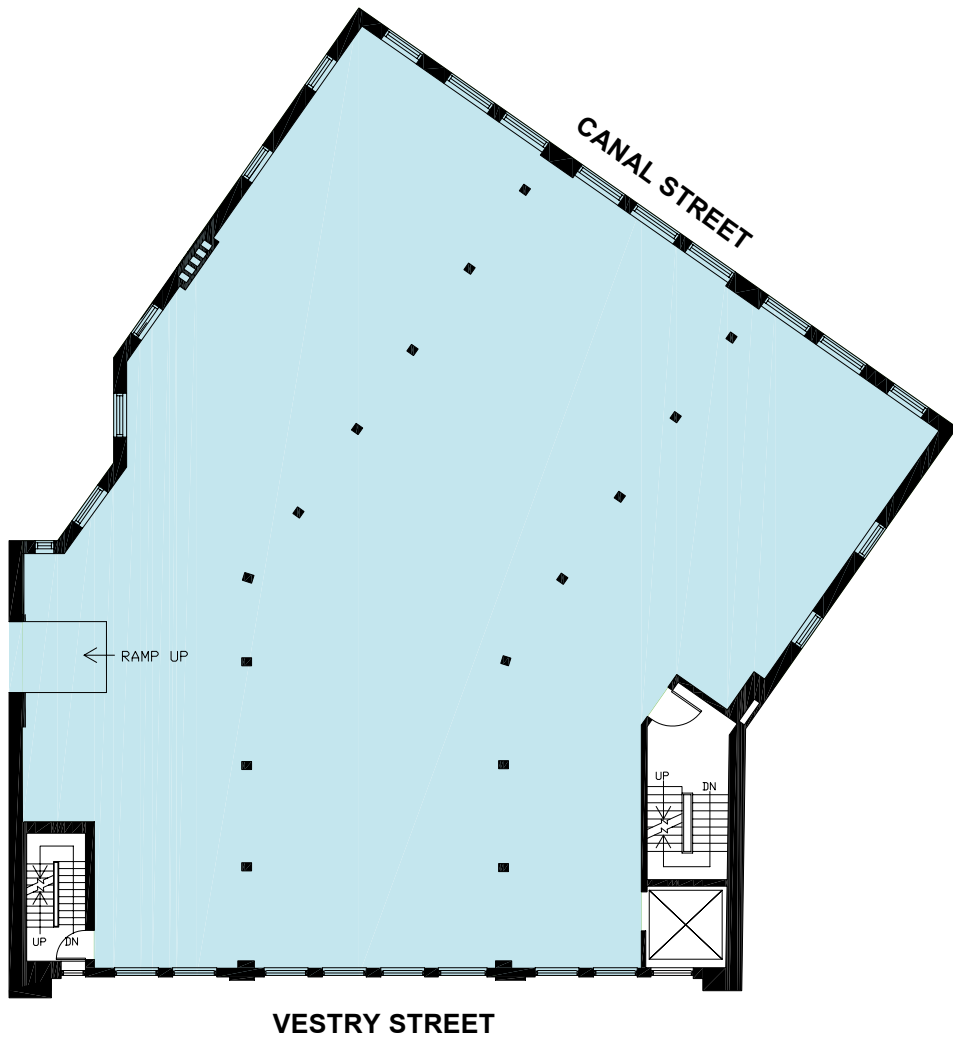

16 VESTRY STREET

6th Floor ■ 8,214 SF

Everyone thinks more creatively here.

212.602.0867

TrinityNYC.com

All dimensions approximate and subject to normal construction variances.