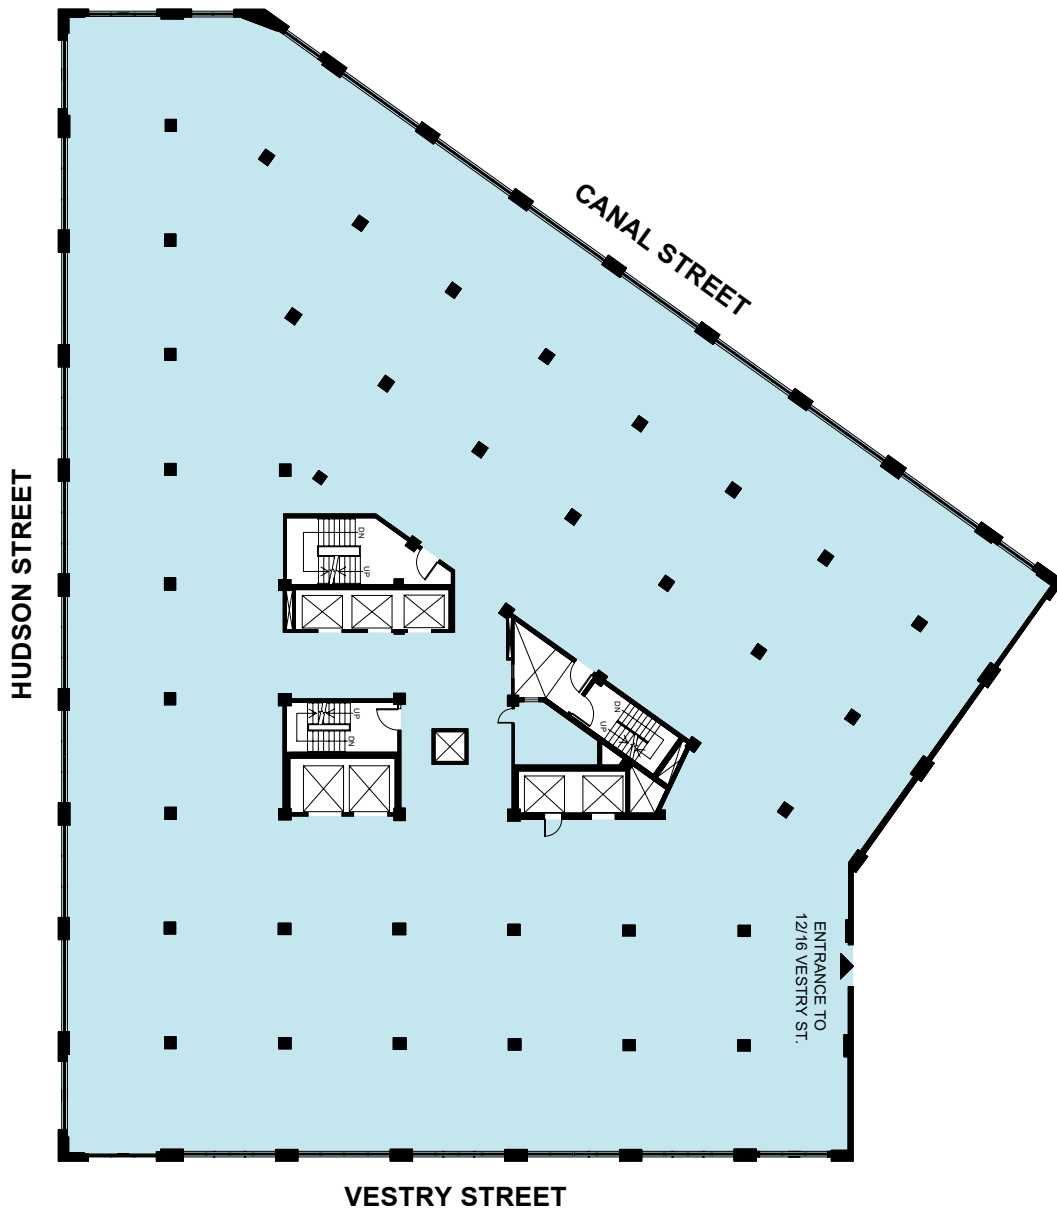

200 HUDSON STREET

6th Floor ■ 31,380 SF

Everyone thinks more creatively here.

212.602.0867

TrinityNYC.com

All dimensions approximate and subject to normal construction variances.