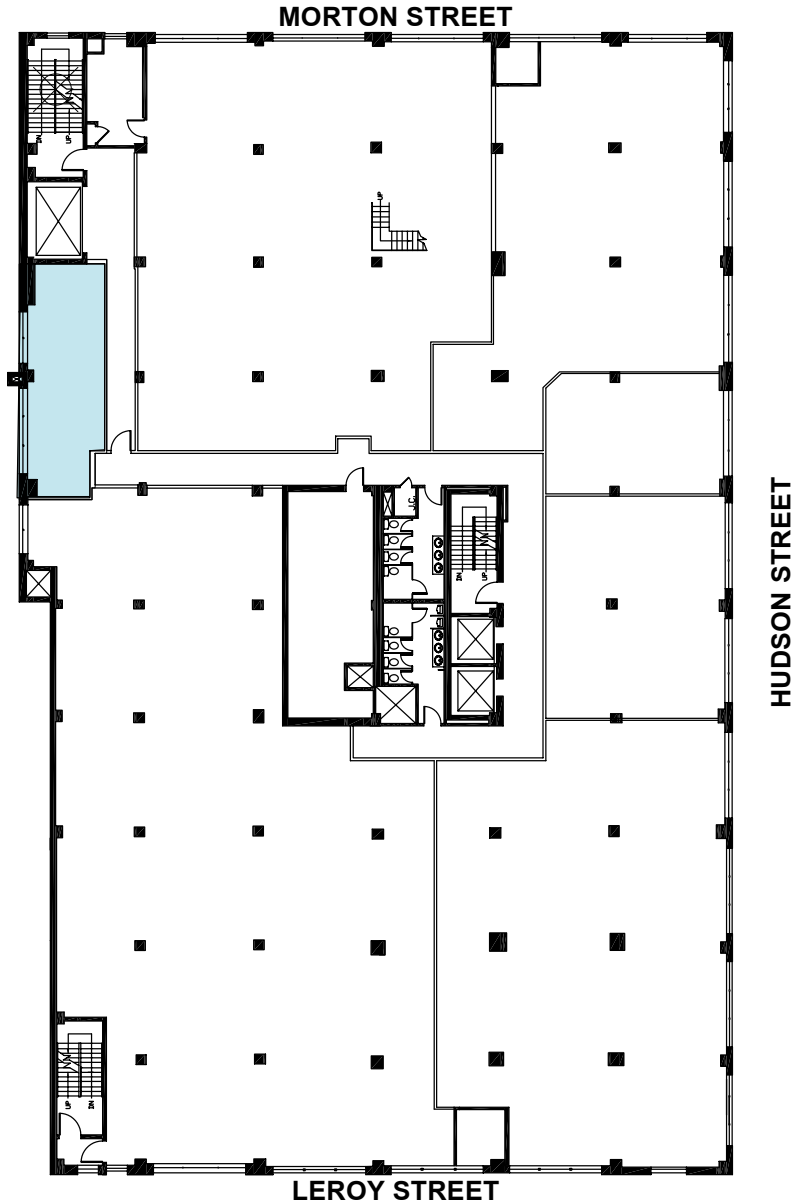

435 HUDSON STREET

Partial 8th Floor ■ 907 SF

Everyone thinks more creatively here.

212.602.0867

TrinityNYC.com

All dimensions approximate and subject to normal construction variances.